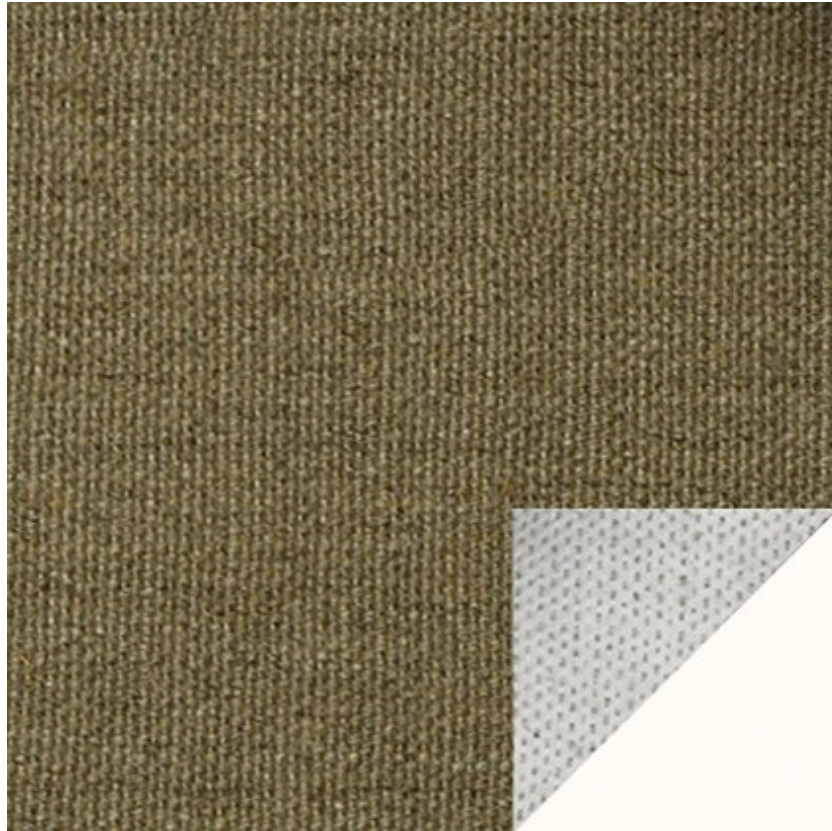

BROWN FLAX LATEX BACKED CANVAS

BROWN

CAMFLAX5

Technical Attributes

Width:
200cm / 78"

Weight:
575g/m²

N/A

NOT FR
100% Linen