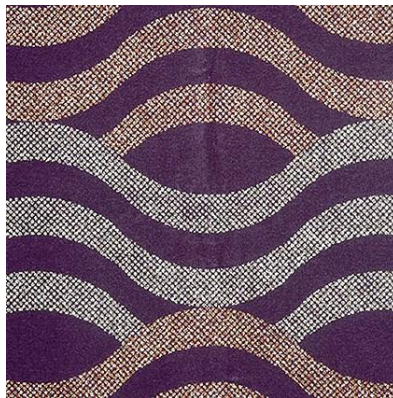

BESPOKE VELVET VELOUR

Perfect for • Masking • Decorative/Scenic • Film & TV • Stage

We pride ourselves on being able to provide our clients with Bespoke Velvet Velour. These stunning base fabrics are manufactured to specific customer requirements using only the finest quality processes.

EXAMPLE ONE

EXAMPLE TWO

EXAMPLE THREE

EXAMPLE FOUR

EXAMPLE FIVE

Technical Attributes

Approx Roll Length:
Custom

Weight:
Custom

Custom

Widths:
Custom

Custom

Custom