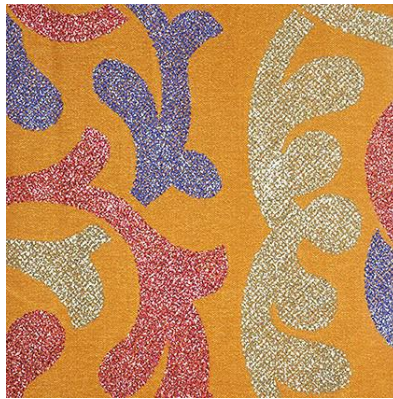

BESPOKE VELVET VELOUR

Perfect for • Masking • Decorative/Scenic • Film & TV • Stage

We pride ourselves on being able to provide our clients with Bespoke Velvet Velour. These stunning base fabrics are manufactured to specific customer requirements using only the finest quality processes.

EXAMPLE ONE

EXAMPLE TWO

EXAMPLE THREE

EXAMPLE FOUR

EXAMPLE FIVE

Technical Attributes

Approx Roll Length:
Custom

Weight:
Custom

Custom

Widths:
Custom

Custom

Custom